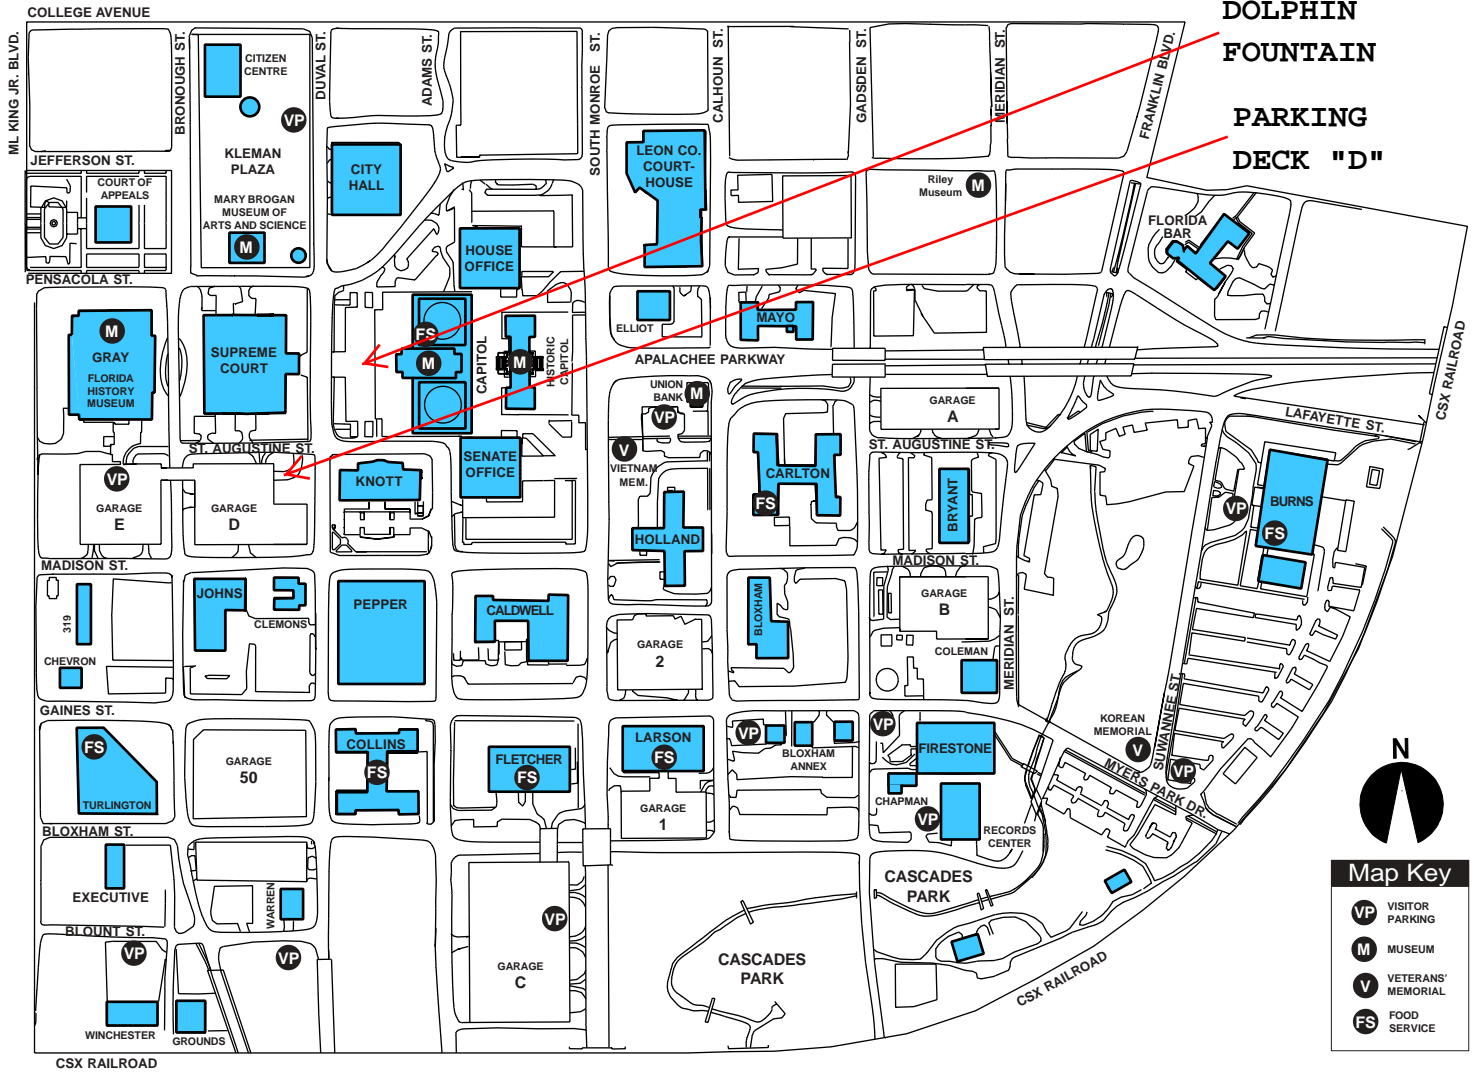

Building Information

DEPARTMENT OF MANAGEMENT SERVICES

Facilities Program

4050 Esplanade Way
Tallahassee, Florida 32399
(850) 488-2074
myflorida.com

Map Key

- VP VISITOR PARKING
- M MUSEUM
- V VETERANS' MEMORIAL
- FS FOOD SERVICE

Public Streets

Parking On City Streets

Metered parking is located on many of the streets within and surrounding the Capitol Center. These spaces are enforced by the Tallahassee Police Department.

Public parking is also available in Kleman Plaza (behind City Hall) and is accessible from Duval Street.

Building Superintendents (850 Area Code) Phone Numbers

Buildings Managed By The Department Of Management Services

BUILDING	PHONE	BUILDING	PHONE	BUILDING	PHONE
Bloxham	488-3439	Executive	488-1162	Larson	488-1593
Bloxham Annex	488-4943	Firestone	487-6071	Pepper	488-6325
Capitol	487-1534	Fletcher	414-7895	Records Center	488-3439
Carlton	488-4943	Gray	487-1267	Senate Office	488-1534
Chapman	488-4943	Grounds	488-5499	Turlington	488-1162
Chevron	488-7502	Historic Capitol	487-1534	Union Bank	488-4943
Clemons	488-5809	Holland	488-8542	Warren	488-5638
Coleman	488-3439	House Office	487-1534	Winchester	922-2912
Collins	488-5638	Johns	488-5809	319	488-5809
Elliot	488-3439	Knott	487-1534		

Garages and Lots

Parking On Public Facilities

Metered and nonmetered parking is available in state and city owned parking lots and garages. On this map, these spaces are located by the visitor's parking symbol.

Parking Info 488-6680